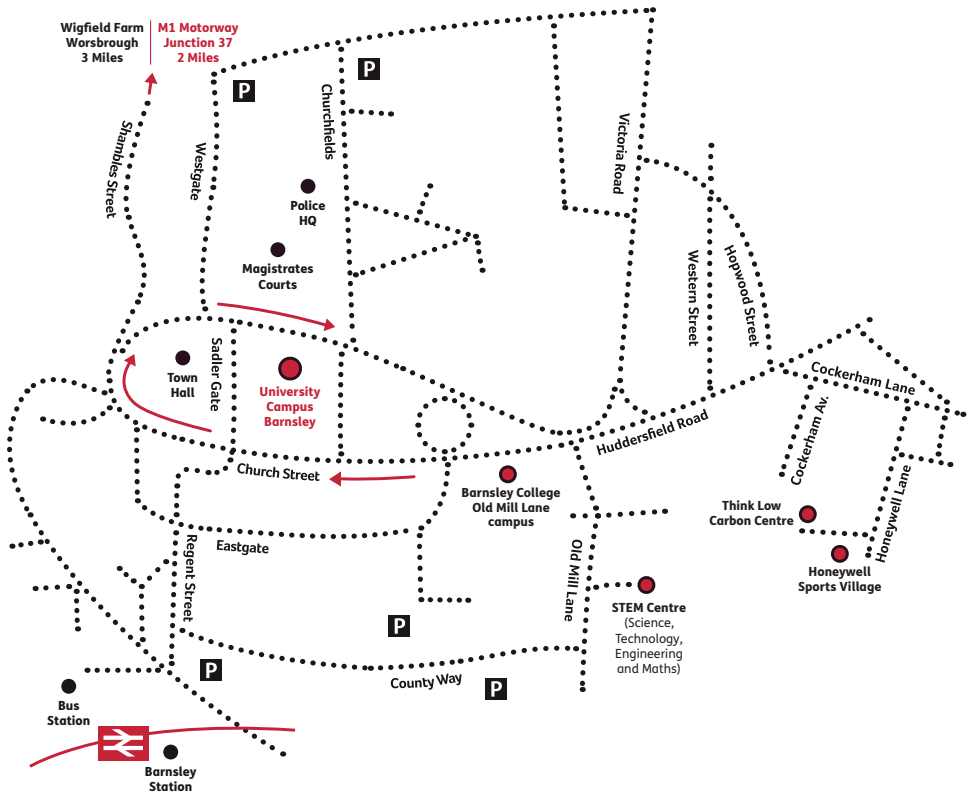

# How to find us

## Public Transport

### By Rail, Barnsley Station.

University Campus Barnsley (UCB) is a short walk from the station. Cross the road (Eldon Street) and walk up Regent Street. You will see the Town Hall in front of you. UCB is next to the Town Hall on your right hand side. The reception is at the front of the building along the main road (Church Street).

### By Bus

Barnsley has a comprehensive local bus service. All services start at the town centre bus station, which is adjacent to the railway station. Buses serve all local villages and there are regular services to Sheffield and Leeds. Barnsley is also part of the national network connecting it with most towns and cities in the country.