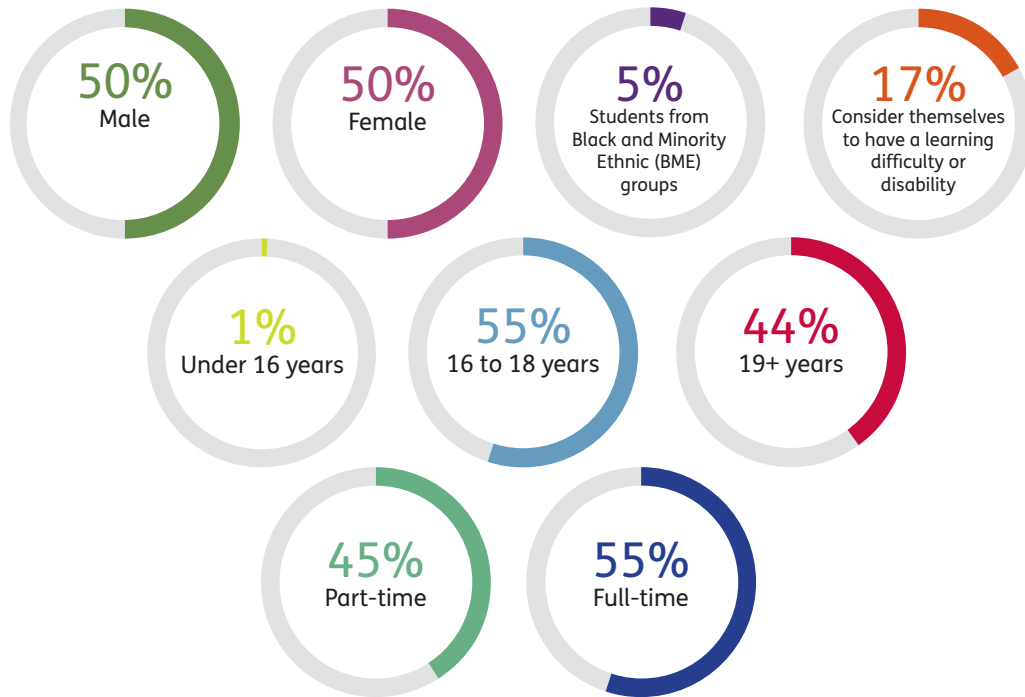

# OUR STUDENTS

In 2016-17 we had 8,834\* students

\*(Figures based on actual bodies)

Our students are at the heart of everything we do and our wide range of provision ensures there is a study programme for everyone. The following pages give information on the types of course levels our students take as well as details of their diversity and success rates.