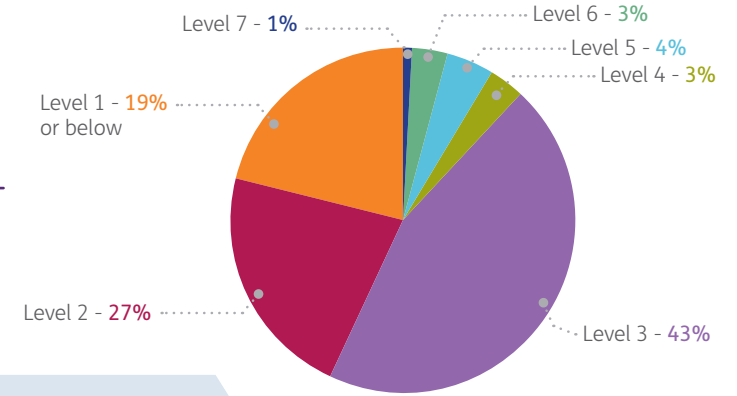

SUBJECT AREAS